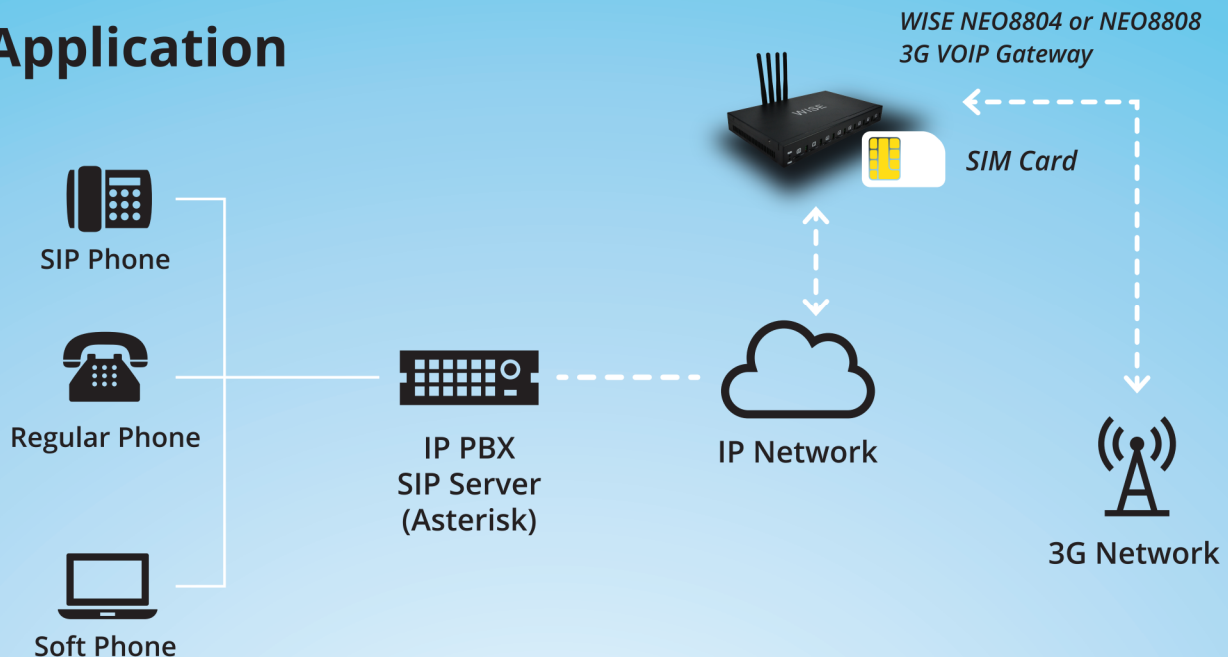

WISE NEO8804

4 Ports, 3G VOIP Gateway

Key Benefits

- 4 GSM/WCDMA Channels
- 3G (WCDMA) 900/2100 MHz
- GSM 900/1800 MHz

Physical Interfaces

- 2 LAN 10/100M Base-Tx RJ45
- Console 1* RS232 115200bps
- SMA Antennas Connectors
- LED Indicators : PWR, RUN, Signal Strength, On/Off - hook
- Power Supply : Input : 100-240V, 50-60Hz
- Output : DC12V 4.0A
- Dimension(W/D/H) : 250*156*32.5mm
- Weight : 1.069kg
- Package Weight : 2.05kg

WISE NEO8808

8 Ports, 3G VOIP Gateway

Key Benefits

- 8 GSM/WCDMA Channels
- 3G (WCDMA) 900/2100 MHz
- GSM 900/1800 MHz

SIP Characters

- SIP V2.0 RFC3261
- SIP Registration
- SIP Trunk (Peer Mode)
- SIP Trunk Group
- DNS SRV/A Query
- DTMF Mode: Signal/RFC2833

Network Protocol

- IP v4, UDP/TCP, PPPoE, DHCP, FTP/TFTP, ARP, RARP, NTP
- VPN PPTP
- HTTP, Telnet

Application

N.S. Network Co., Ltd.

75/49 ชั้น 24 อาคารไอซีเอ็นทาวเวอร์ 2 ซอยสุขุมวิท 19 ถนนสุขุมวิท 21
แขวงคลองเตยเหนือ เขตวัฒนา กรุงเทพฯ 10110
www.nsnetwork.co.th

Contact us : 02-661-7720

E-mail : sales@nsnetwork.co.th